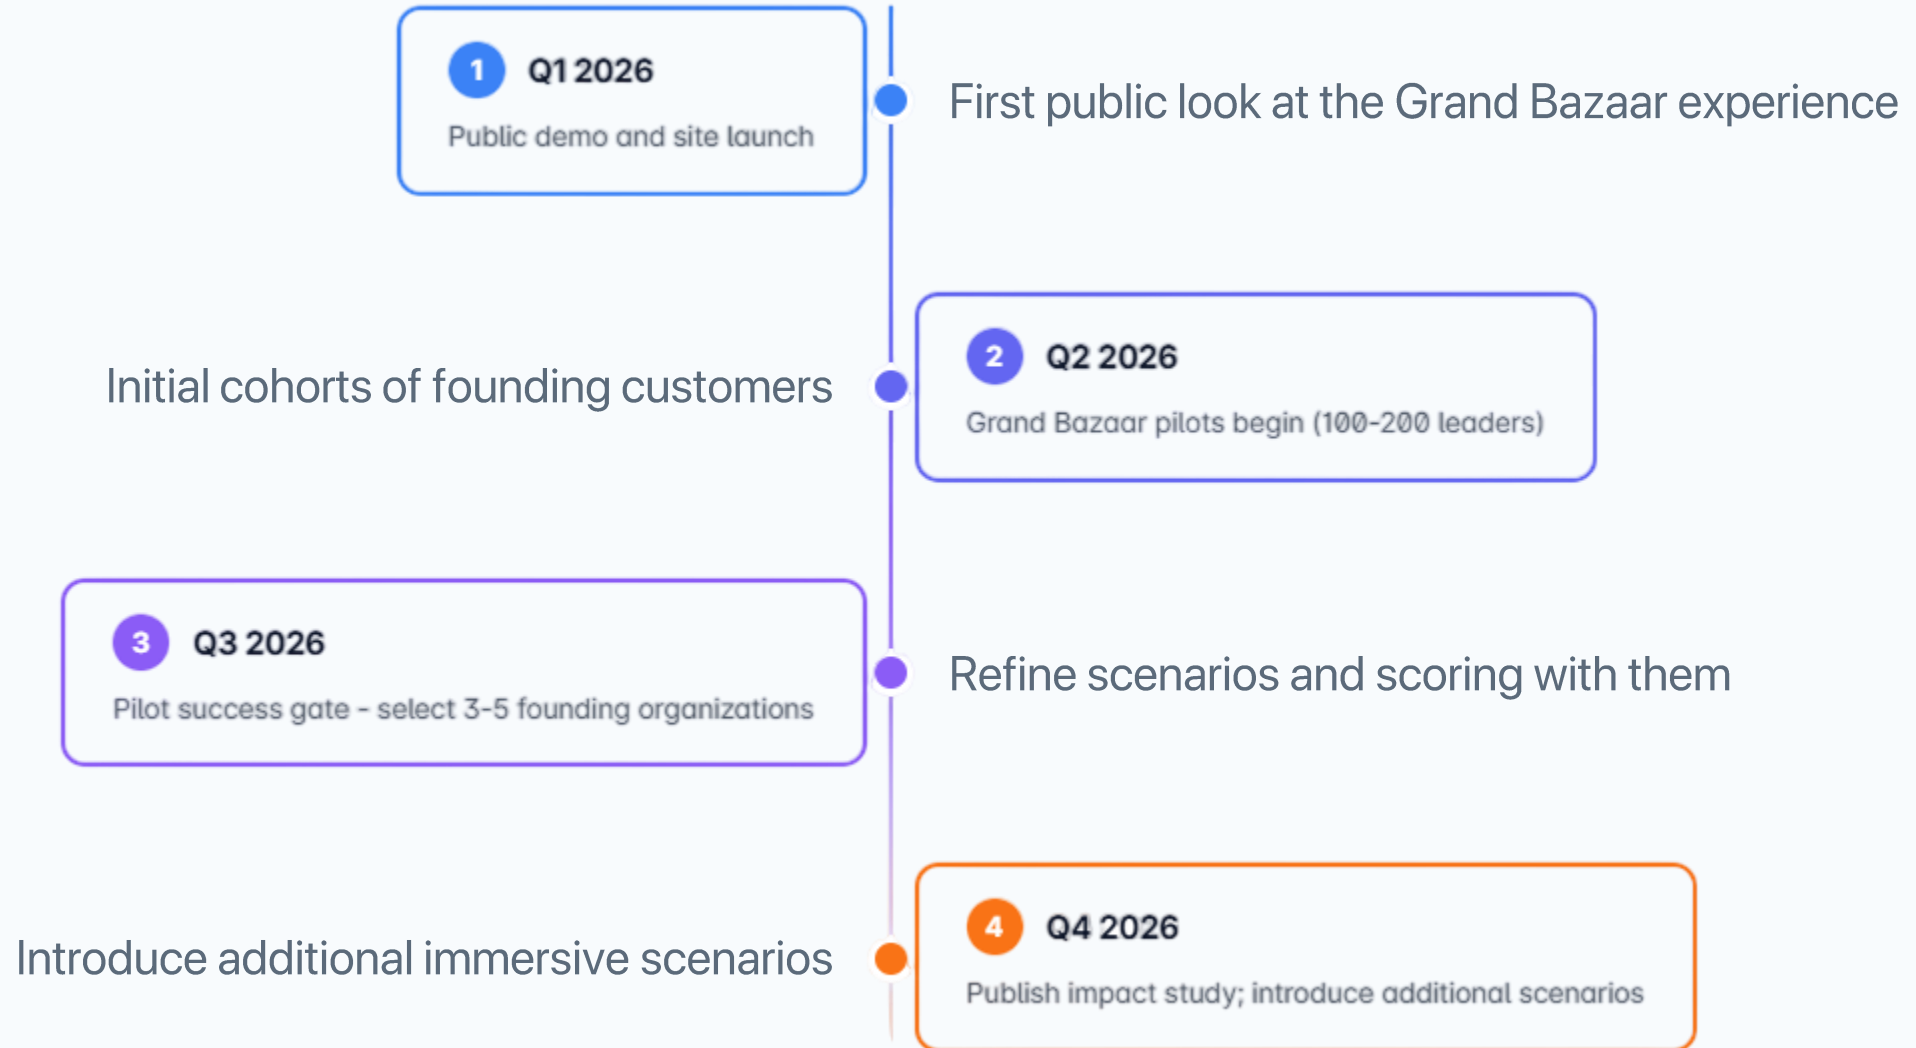

Rapport Index

Measured through tone, greetings, and cultural etiquette

Negotiation Efficiency

Balance between value created and concessions made

Pilot Structure

- **Duration:** ~180 days
- Up to **three full scenario runs** per participant
- Mid-point progress review and final **ROI report**

Pilot Success Gate

- $\geq 70\%$ completion
- $\geq 15\%$ capability uplift
- $\geq 4.2 / 5$ manager rating

Enterprise Readiness & Security

Language Parity

Arabic–English parity testing for performance and accuracy

Security

AES-256 encryption, TLS 1.3, and zero-trust role-based access

Compliance & Privacy

PDPL-ready, with optional KSA and GCC data residency

Near-Term Roadmap

Prerequisites

- Modern browser environment for learners; SSO when available.
- 1-2 internal sponsors to champion adoption and communication

Pricing

Founding pilot engagements are scoped and priced individually after we align on goals and outcomes

Expected Deliverables

Capability Rubrics

Clear skill levels progress markers for each participant