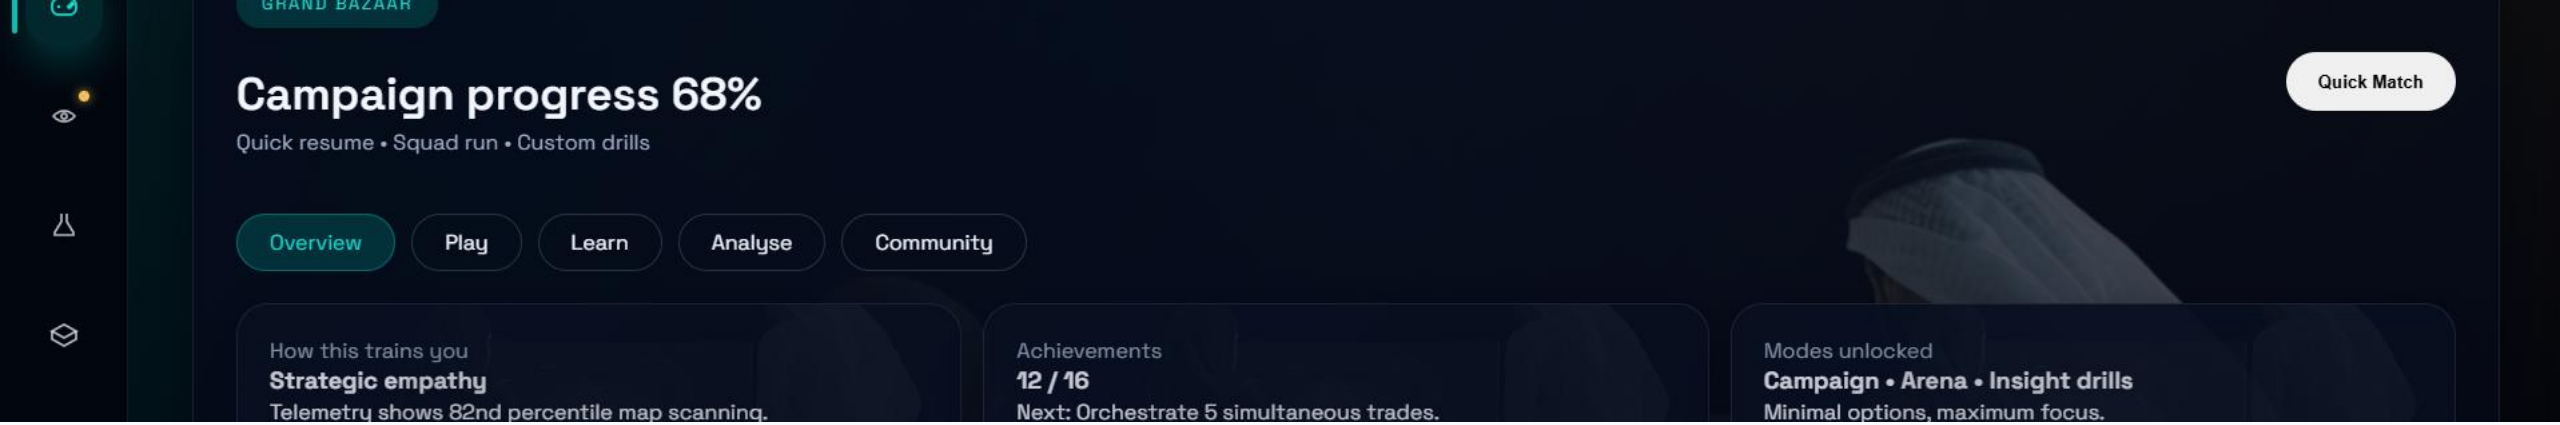

Altaius

Igniting Leadership Through Immersion

What is Altaius?

An AI-powered leadership practice world, built in the Kingdom and designed in Arabic and English.

Leaders step into realistic negotiations and make real decisions, safely.